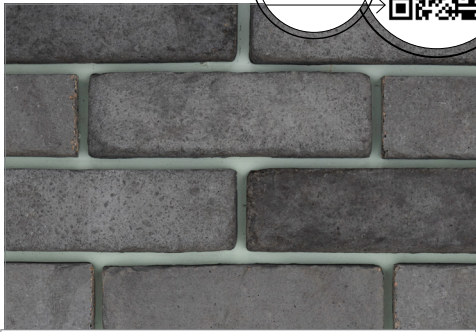

Stormcloud Thin Brick

AVAILABLE IN
6
 COLORS

Quick scan for full line

Fog Thin Brick

Dust Devil Thin Brick

Dark Sky Thin Brick

Achieve the look of weathered, time-kissed brick without decades of waiting. Sunset Stone's Tumbled Edge Thin brick is available in 6 colors, and helps bring a touch of warmth and character to fireplace surrounds, exteriors and retail environments.

Corners Available.

Flats: 2.25" high by 7 1/2" long

Thickness: 3/4"

PACKAGING
 Product is packaged in regular sized boxes to accommodate project size.

Flats: Packaged in 28.28 SF (grouted) boxes

Corners: Packaged in 22.4 LF (grouted) boxes