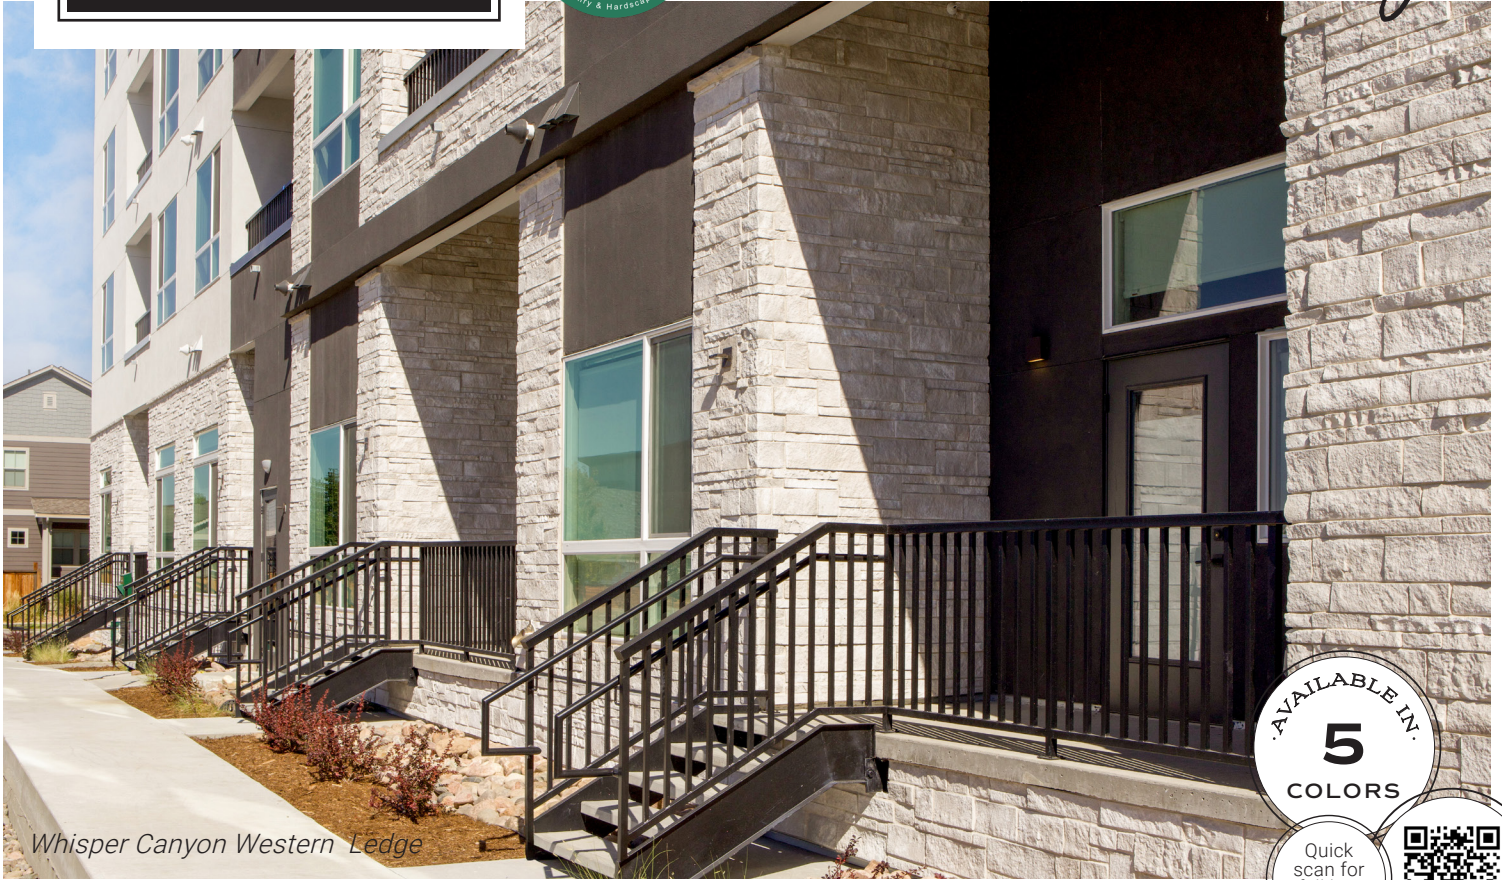

Western Ledge

AVAILABLE IN
5
 COLORS

Quick scan for full line

Colonade

Gray's Peak

Smoke Valley

Whisper Canyon

A mix of slender and thick, rectangular and square, with clean edges and a more uniform face depth, Western Ledge is a dry stack stone with a slightly modern flair.

Flats: 2", 4", and 6" high by 6", 12", and 18" lengths

Corners: 2", 4", and 6" high by 7" long with a 4" return

Thickness: 1" to 2"

PACKAGING

Product is packaged in large and small boxes to accommodate project size.