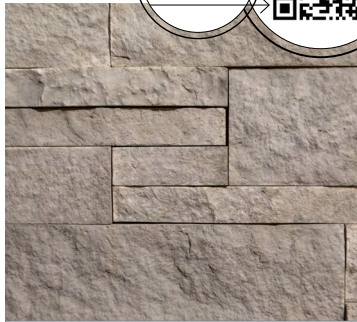

# Western Ledge

Grays Peak Western Ledge

AVAILABLE IN  
**5**  
 COLORS

Quick scan for full line

Colonade

Grays Peak

Trailhead

Whisper Canyon

A mix of slender and thick, rectangular and square, with clean edges and a more uniform face depth, Western Ledge is a dry stack stone with a slightly modern flair.

- Flats:** 2", 4", and 6" high by 6", 12", and 18" lengths
- Corners:** 2", 4", and 6" high by 7" long with a 4" return
- Thickness:** 1" to 2"