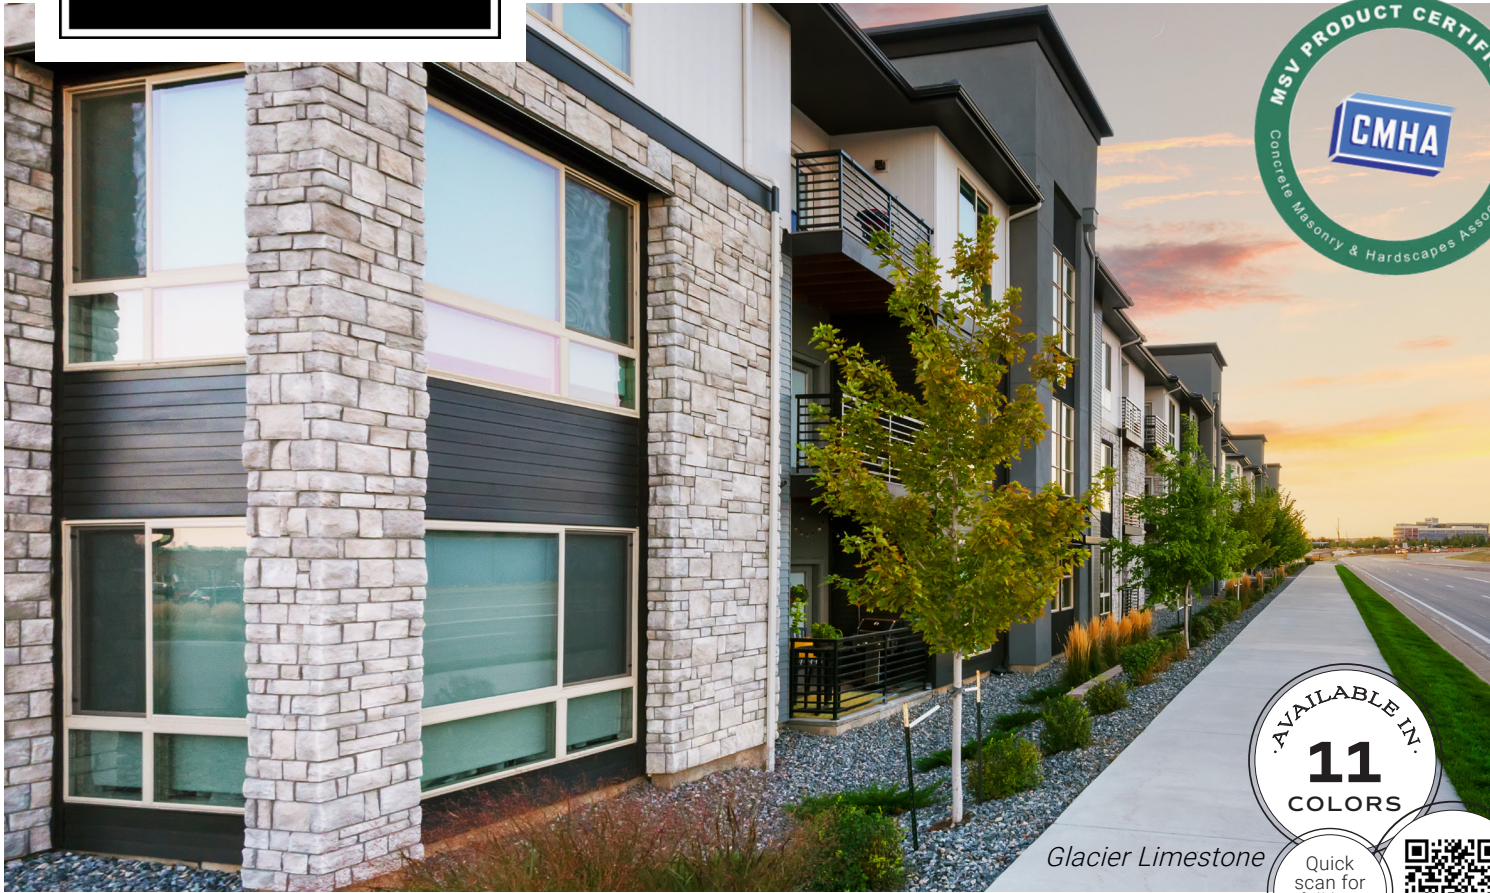

Limestone

AVAILABLE IN
11
 COLORS

Glacier Limestone

Glacier Limestone

Kansas Limestone

Vail Valley Limestone

Bala Limestone

Classic symmetry with a quarried cut, Limestone works as well with contemporary projects as it does with old-world aesthetics. Features precise grout lines.

Corners available

Flats: 2" to 10" high by 8" to 18" long

Thickness: 1½" to 2"

PACKAGING
 Product is packaged in large and small boxes to accommodate project size.

Flats: Packaged in 10 SF and 100 SF (grouted) boxes