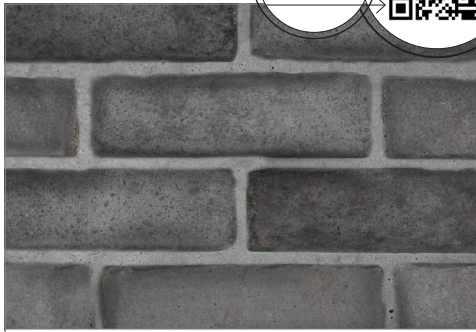

Thin Brick

Stormcloud Thin Brick

Fog Thin Brick

Dust Devil Thin Brick

Dark Sky Thin Brick

Achieve the look of weathered, time-kissed brick without decades of waiting. Sunset Stone's Tumbled Edge Thin brick is available in 6 colors, and helps bring a touch of warmth and character to fireplace surrounds, exteriors and retail environments.

Corners Available.

Flats: 2 1/2" high by 7 1/2" long

Thickness: 3/4"

PACKAGING

Product is packaged in regular sized boxes to accommodate project size.

Flats: Packaged in 28.28 SF (grouted) boxes

Corners: Packaged in 22.4 LF (grouted) boxes