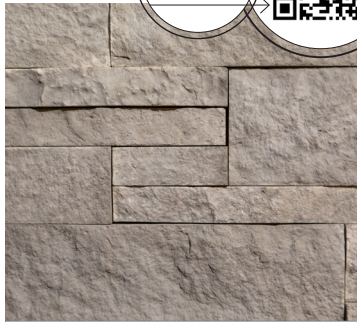

# Western Ledge

AVAILABLE IN  
**5**  
 COLORS

Quick scan for full line

Colonade

Grays Peak

Trailhead

Whisper Canyon

A mix of slender and thick, rectangular and square, with clean edges and a more uniform face depth, Western Ledge is a dry stack stone with a slightly modern flair.

**Flats:** 2", 4", and 6" high by 6", 12", and 18" lengths

**Corners:** 2", 4", and 6" high by 7" long with a 4" return

**Thickness:** 1" to 2"

**PACKAGING**

Product is packaged in large and small boxes to accommodate project size.

**Flats:** Packaged in 10 SF and 100 SF (grouted) boxes

**Corners:** Packaged in 10 LF and 100 LF (grouted) boxes