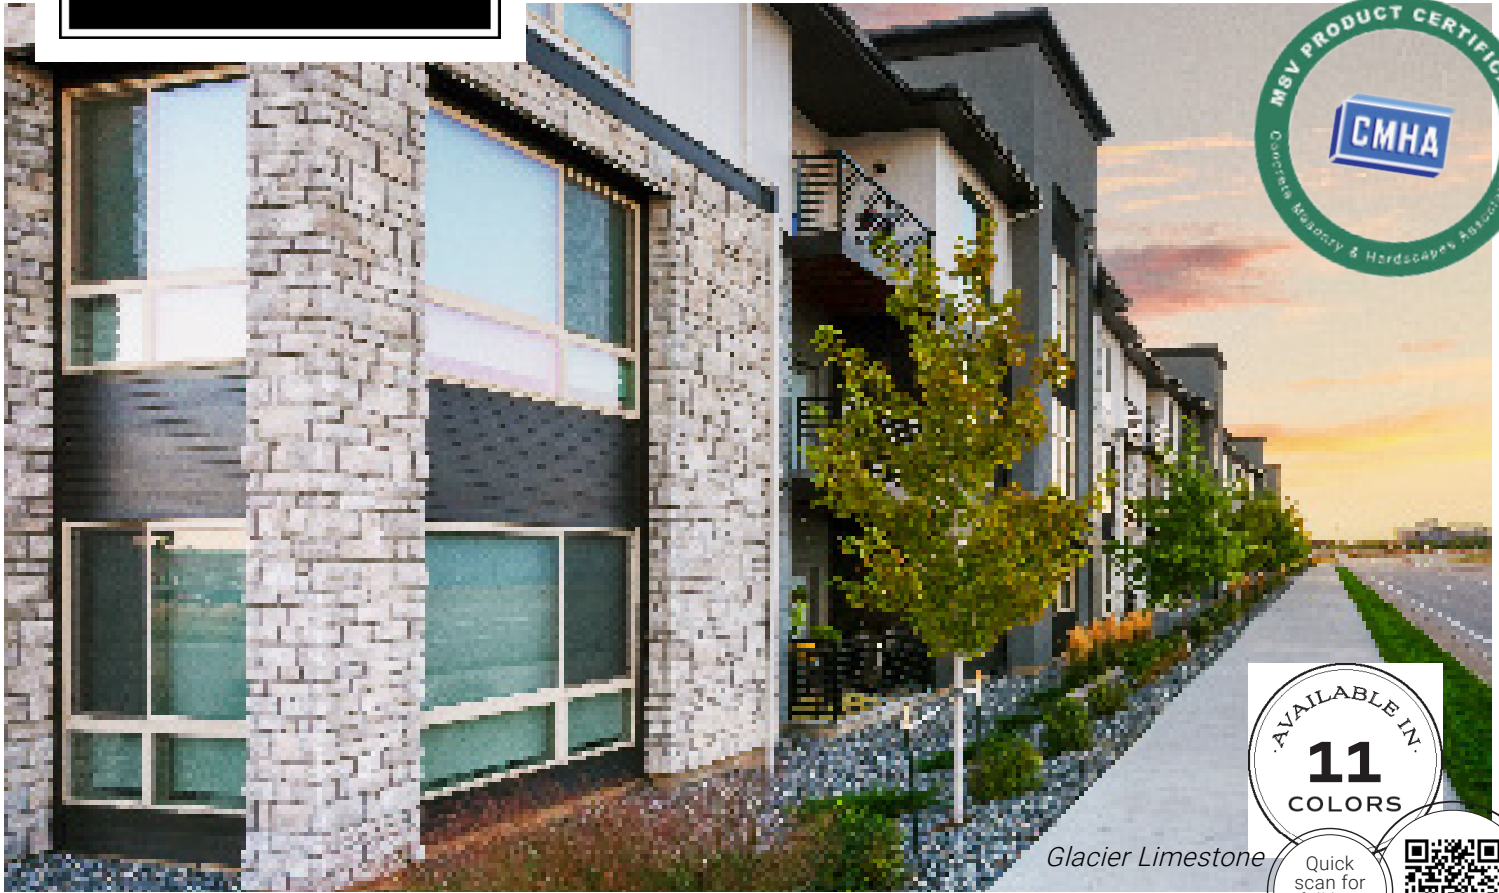

# Limestone

AVAILABLE IN  
**11**  
 COLORS

Quick scan for full line

Glacier Limestone

Glacier Limestone

Kansas Limestone

Vail Valley Limestone

Bala Limestone

Classic symmetry with a quarried cut, Limestone works as well with contemporary projects as it does with old-world aesthetics. Features precise grout lines.

**Corners available**

**Flats:** 2" to 10" high by 8" to 18" long